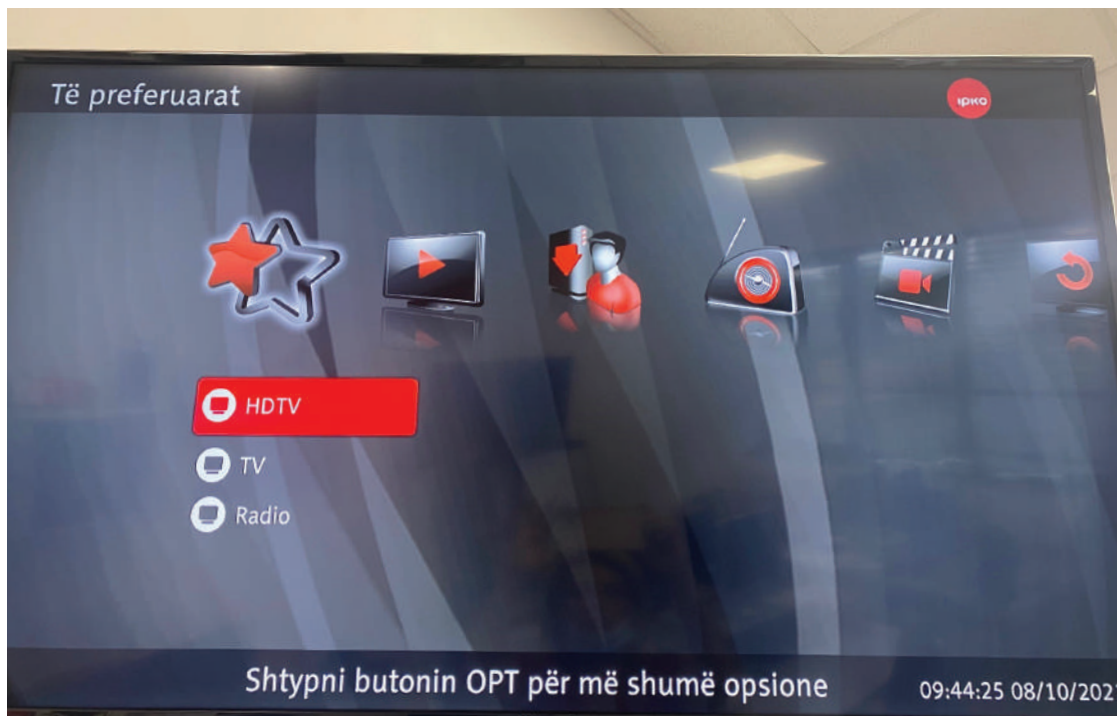

CREATING THE FAVORITE LIST OF CHANNELS

1. Press the Menu button
2. Favorites

3. Press the OPT button

4. Add new list, press the OK button

5. Under list no.1, press the OPT button Add/remove TV channels

6. Select your favorite channels